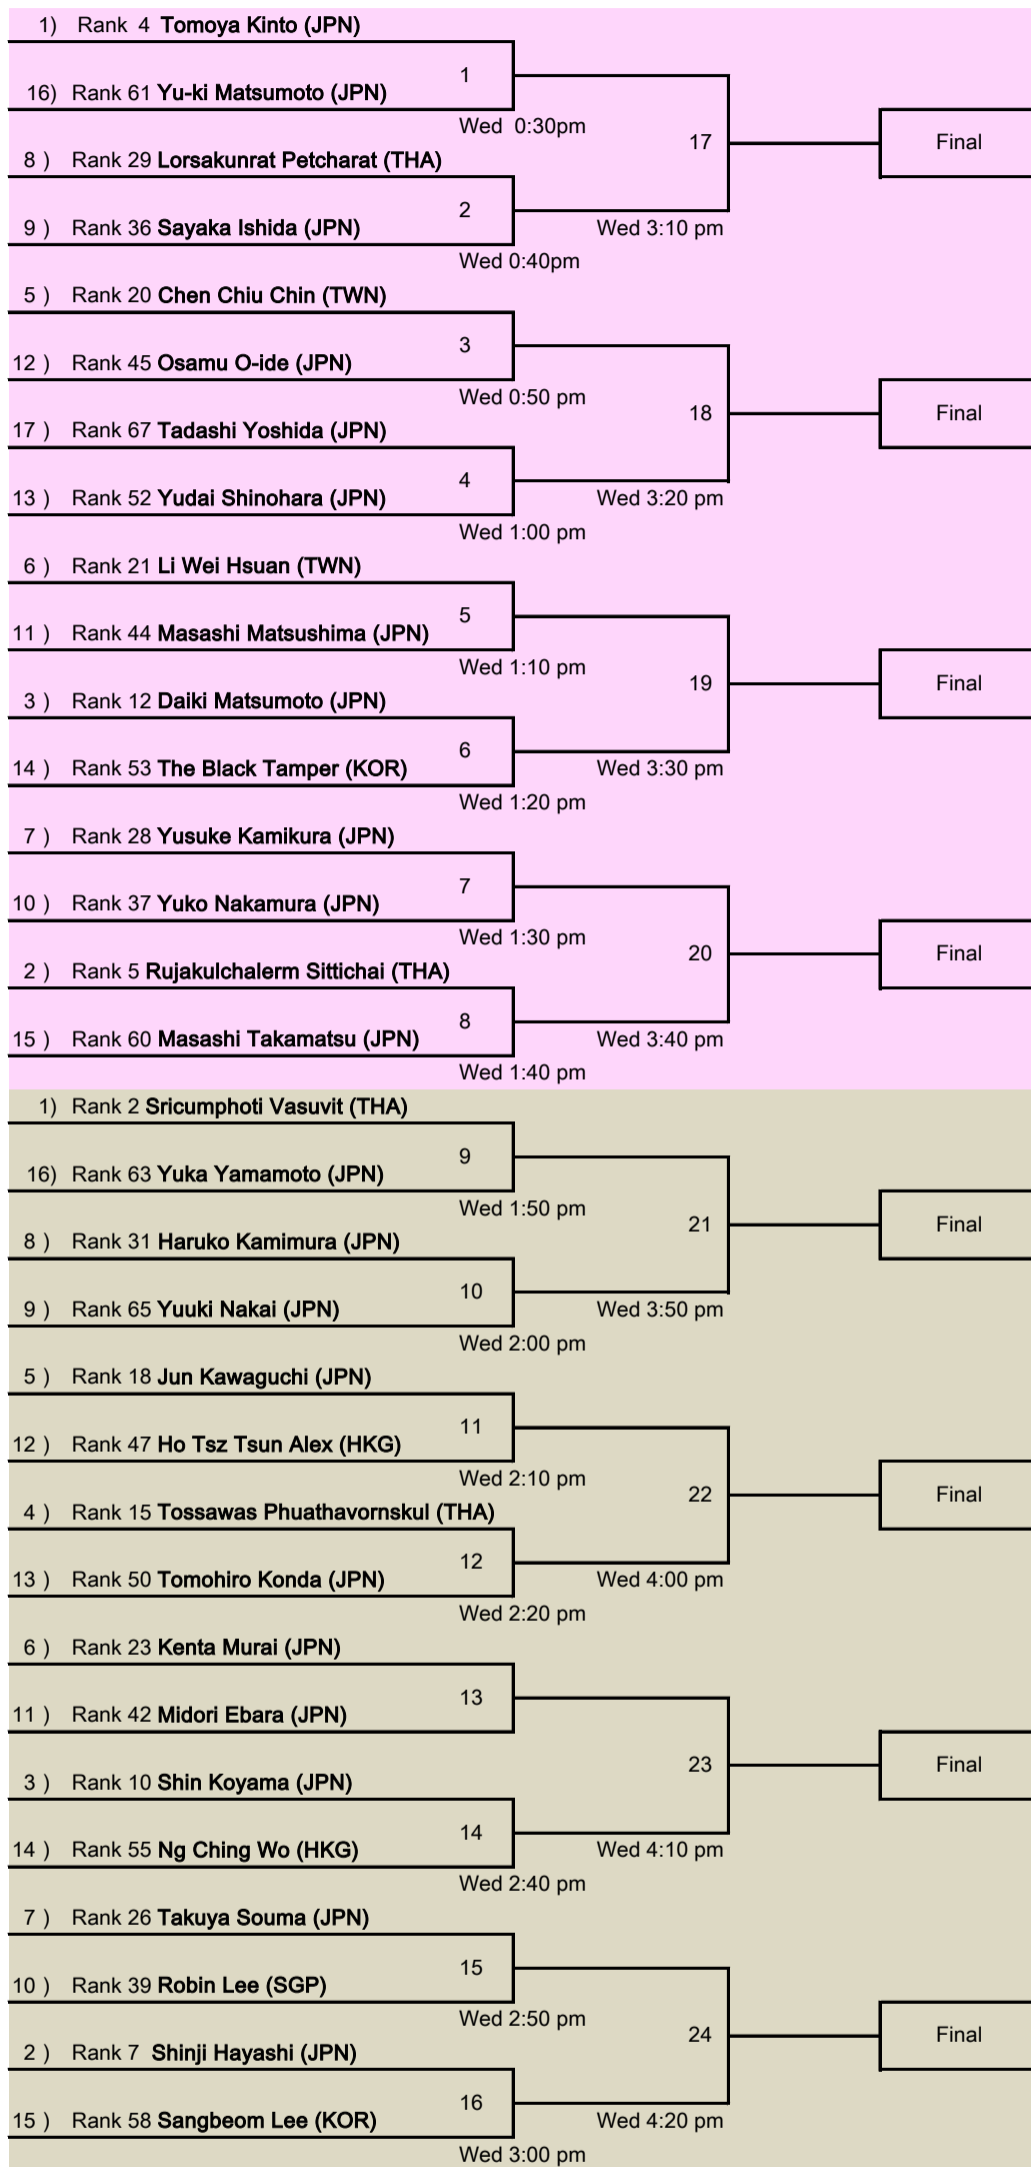

Oct.16(Wed.) - 18(Fri.) 2019

@ INTEX OSAKA

Day 1 Oct.16 Wed. 2019

Oct.16(Wed.) - 18(Fri.) 2019

@ INTEX OSAKA

Day 2 Oct.17 Wed. 2019